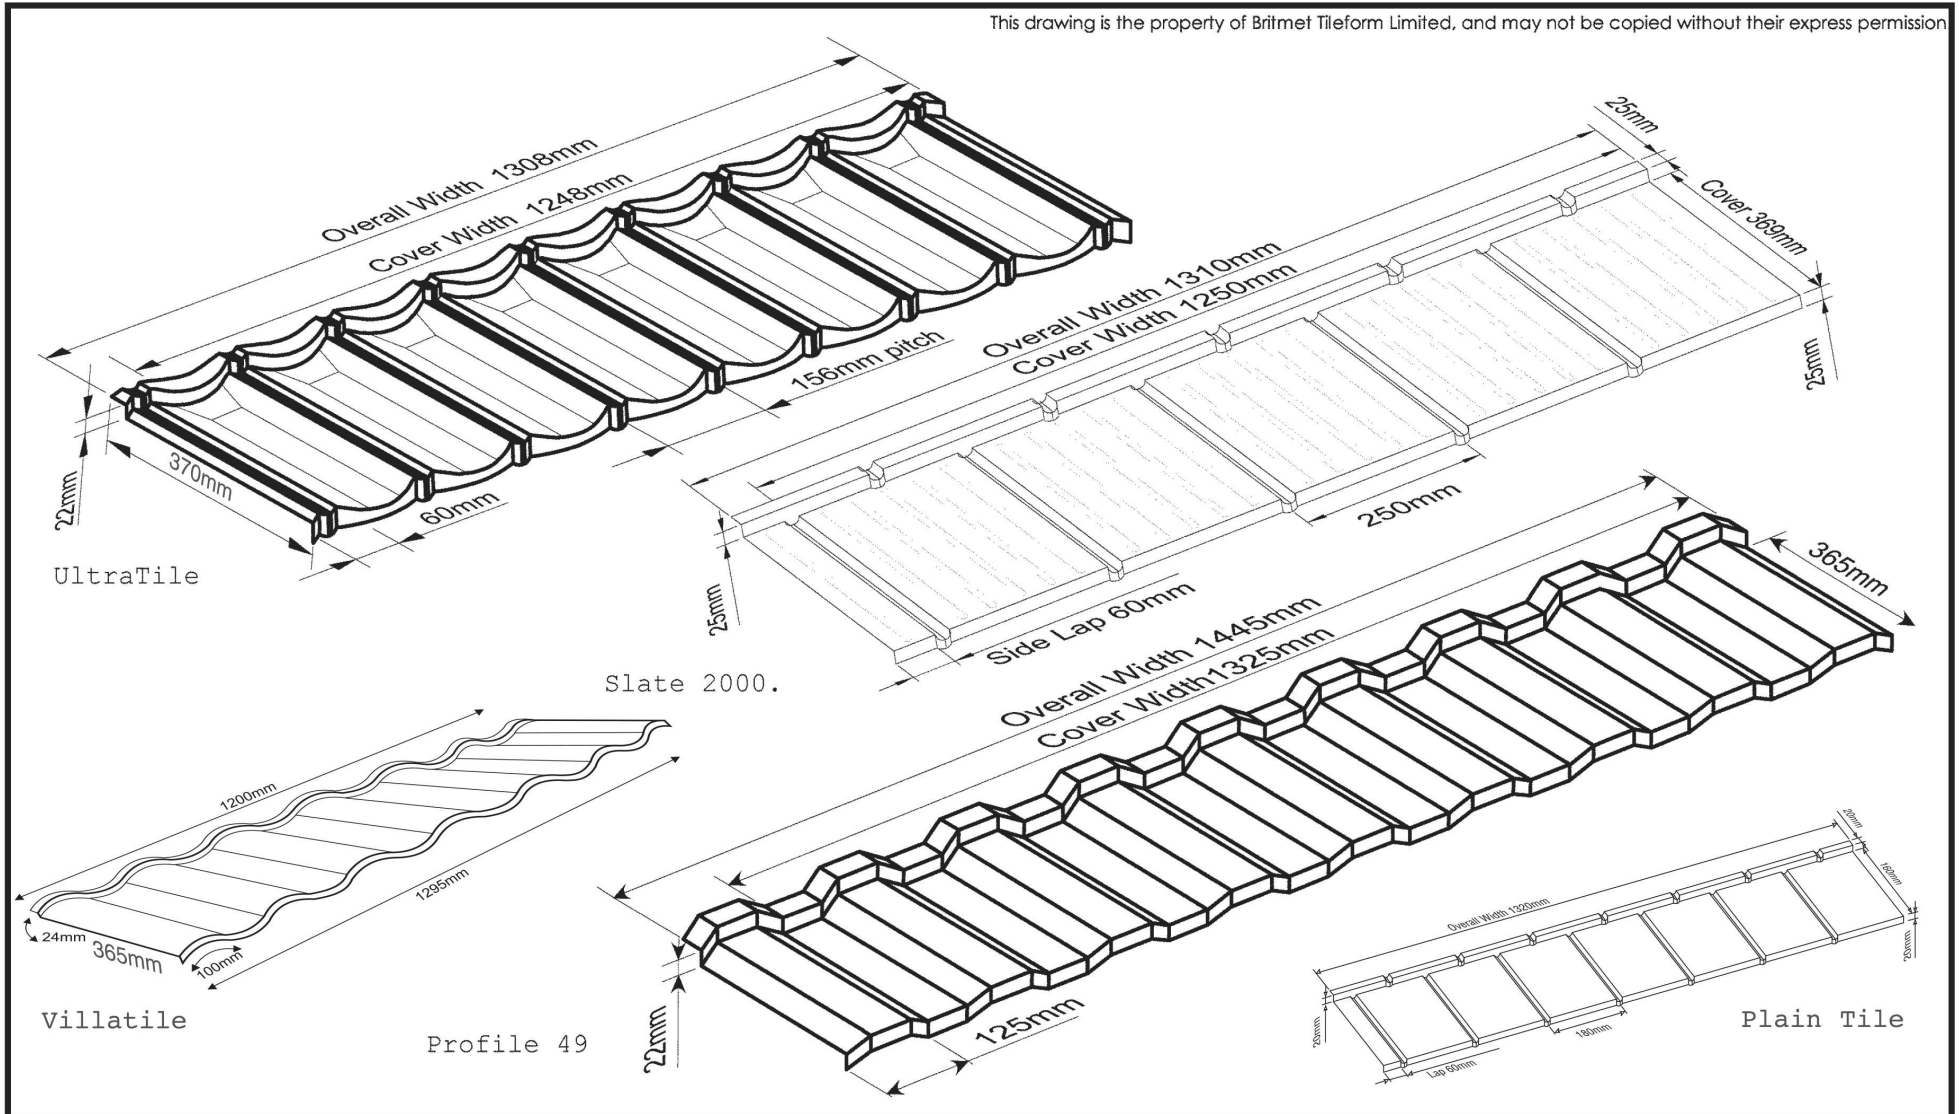

This drawing is the property of Britmet Tileform Limited, and may not be copied without their express permission

Product		Title		Drawn by		Date	
Ultratile	Plain Tile	Dimensional Information. Horizontal Panel.		Second Base Limited		Jan 00	
Slate 2000	Villatile			Scale		Drawing No.	
Profile 49	(0.45mm)						